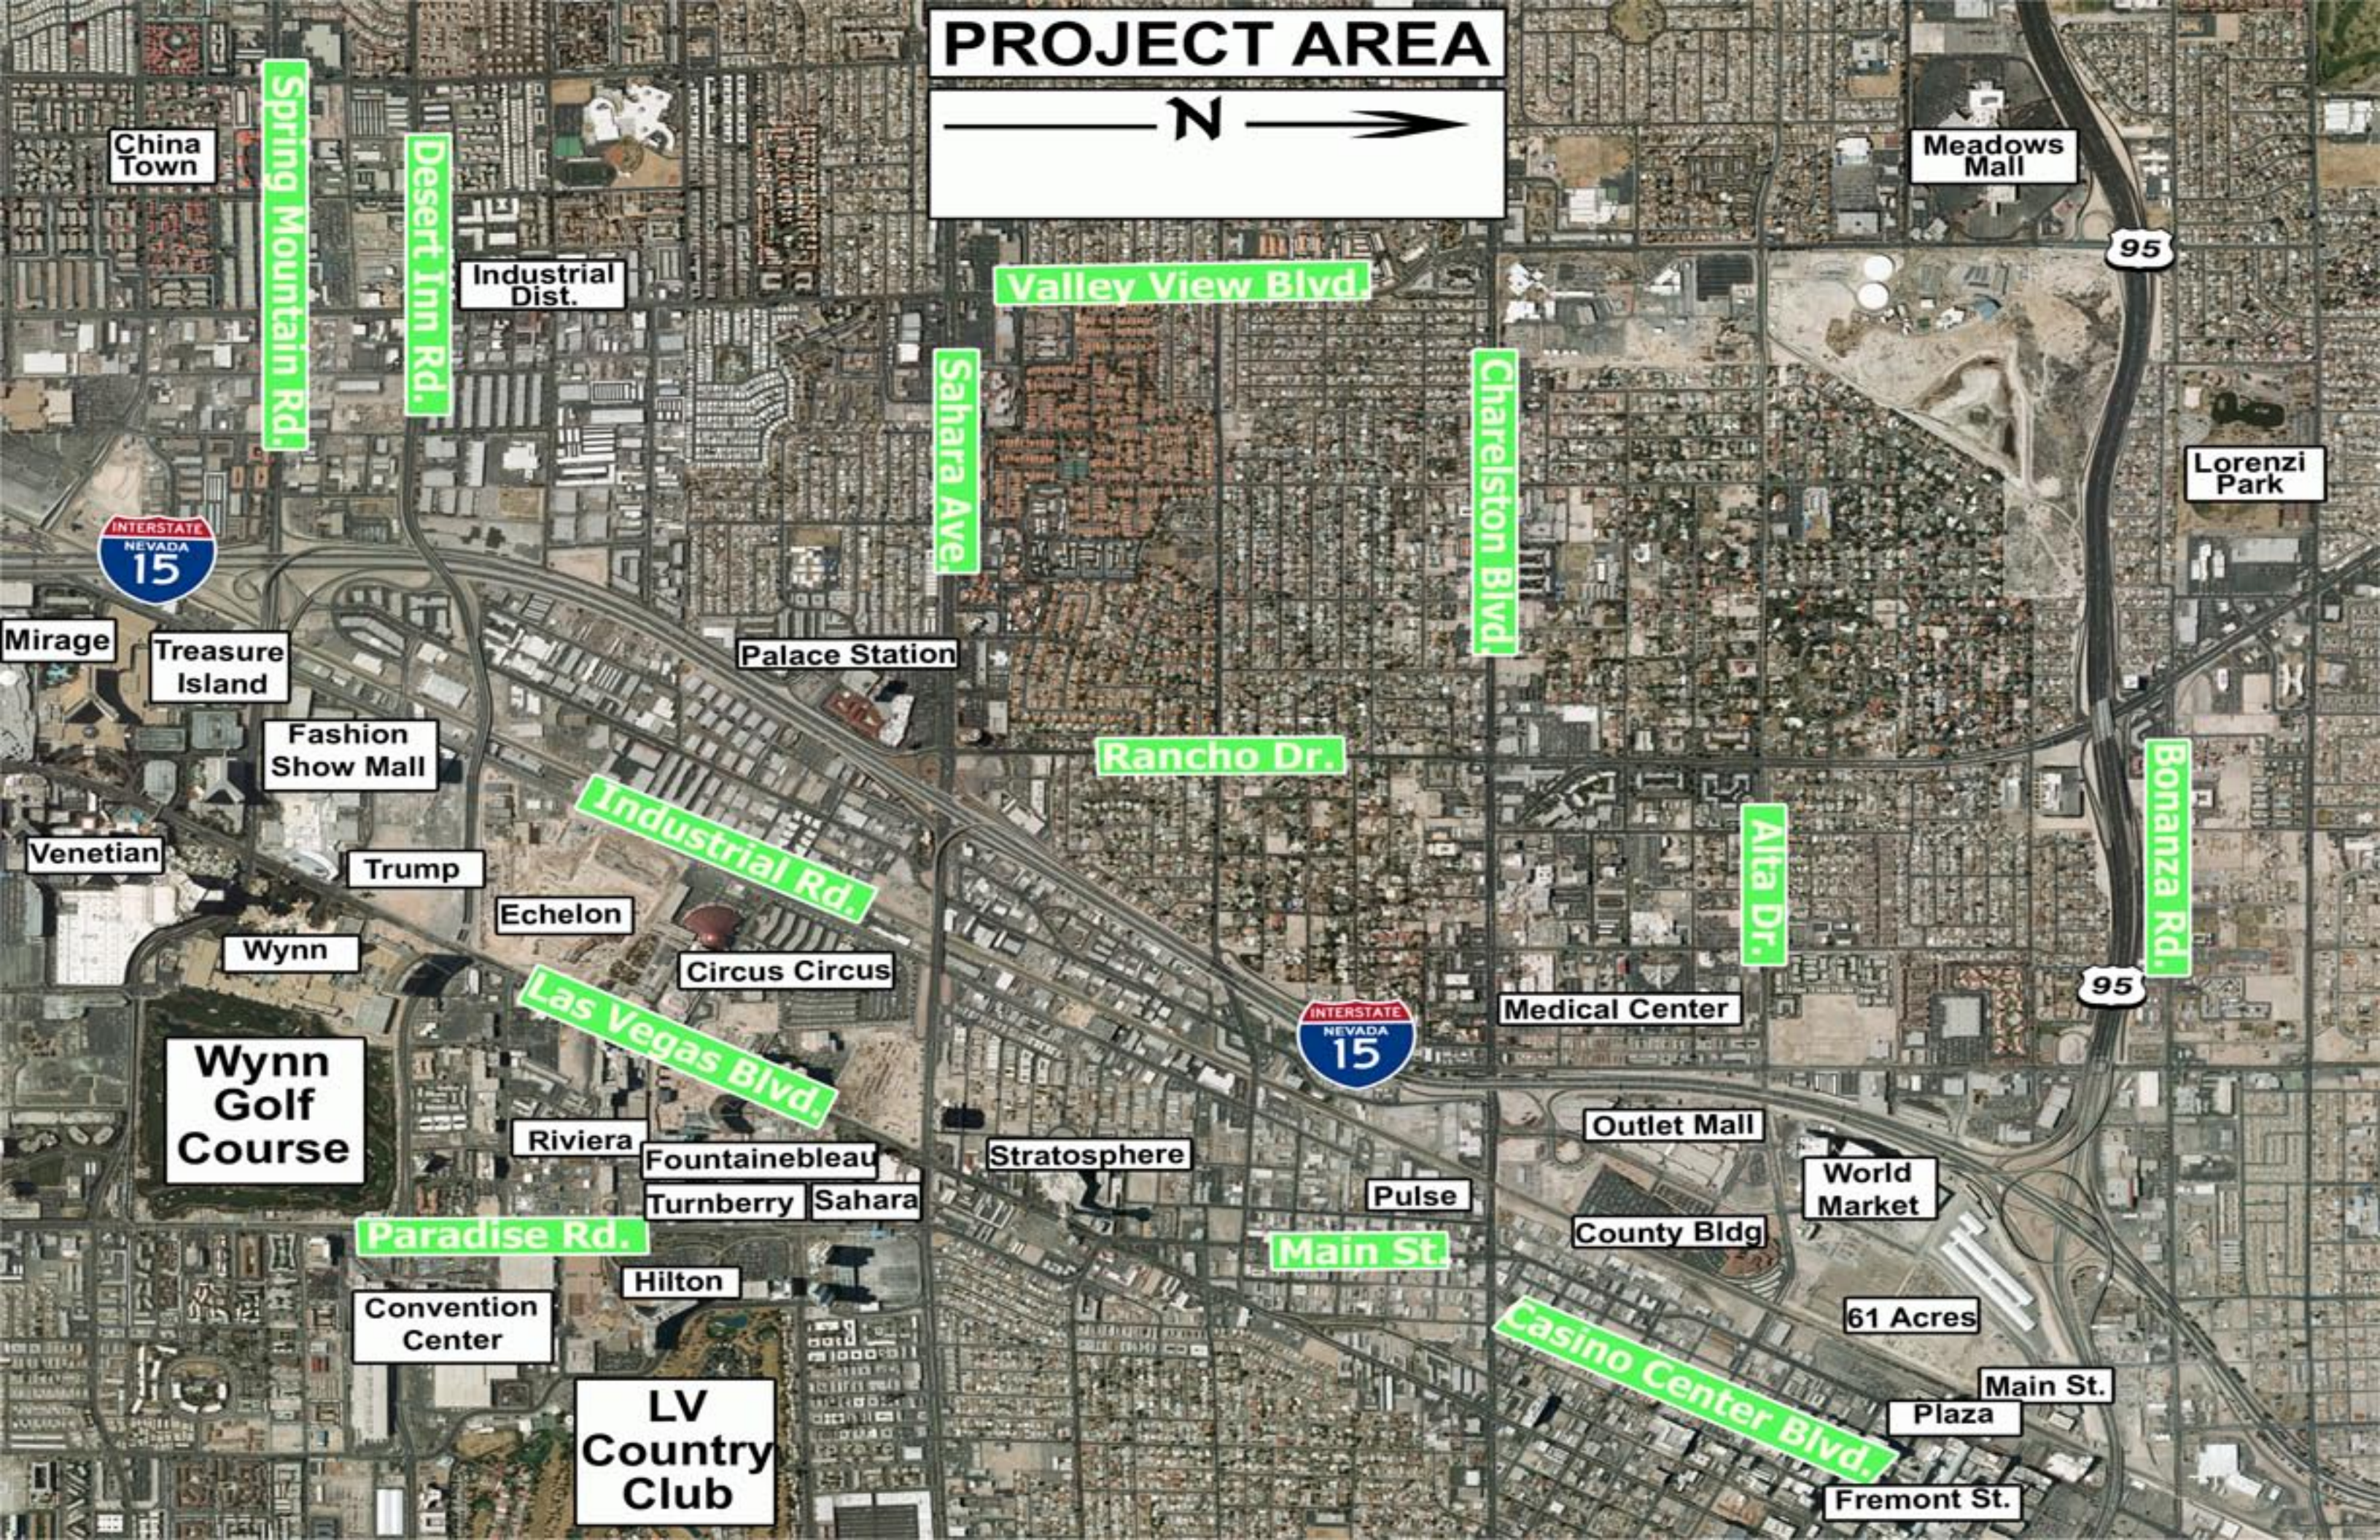

PROJECT AREA

Valley View Blvd

Sahara Ave

Charleston Blvd

Rancho Dr.

Industrial Rd.

Alta Dr.

Bonanza Rd.

Paradise Rd.

Main St.

Casino Center Blvd.

China Town

Spring Mountain Rd.

Desert Inn Rd.

Industrial Dist.

Meadows Mall

Lorenzi Park

Mirage

Treasure Island

Fashion Show Mall

Palace Station

Venetian

Trump

Echelon

Outlet Mall

World Market

Convention Center

Hilton

LV Country Club

Turnberry

Sahara

61 Acres